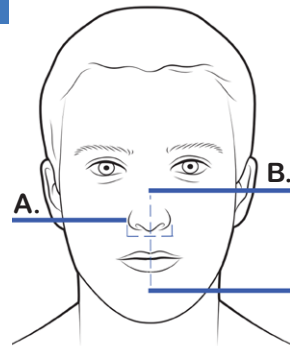

## Nasal Mask Measurement

- Using the ruler above measure the width of your nose.
- Using your nose measurement, find your mask size in one of the charts below.

Size	*Advance
Small	
Advance	

Size	Élan®
Small	
Regular	
Large	

\* SleepWeaver Advance is one size fits most. If your nose measurement falls under 1 1/4 inches try SleepWeaver Advance Small first.

NOTE: If your measurement falls between sizes on ANY mask, choose the SMALLER mask size.

A. Measure width of nose:

## Full Face Mask Measurements

- Find measurement A. using top ruler.
- Find measurement B. using side ruler.
- Using both measurements, find your mask size in the chart below.

Anew® Size	A. Measurement	B. Measurement
Small	1" to 1 1/4"	3 1/4" to 3 1/2"
Regular	1 1/4" to 1 1/2"	3 1/2" to 3 3/4"
Large	1 1/2" & Up	3 3/4" & Up