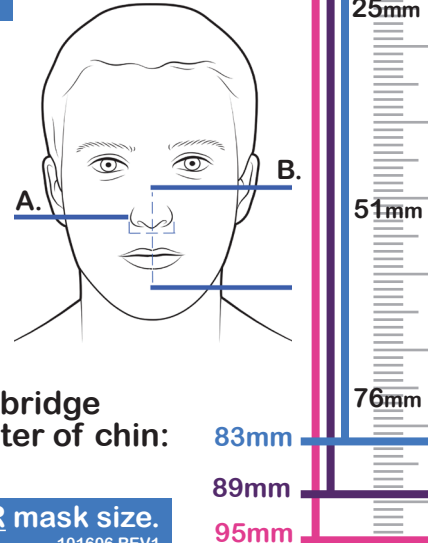

B. Measure from bridge of nose to center of chin: 3 1/4 in"

3 1/2 in"

3 3/4 in"

**Measure width of nose.**

## Nasal Mask Measurement

- Using the ruler above measure the width of your nose.
- Using your nose measurement, find your mask size in the chart below.

Nose Size	*Advance	Advance <u>Small</u>	Elan®
Small		●	●
Regular	●		●
Large	●		●

\* SleepWeaver Advance is one size fits most. If your nose measurement falls under 32mm try SleepWeaver Advance Small first.

**NOTE: If your measurement falls between sizes on ANY mask, choose the SMALLER mask size.**

## Full Face Mask Measurements

- Find measurement A. using top ruler.
- Find measurement B. using side ruler.
- Using both measurements, find your mask size in the chart below.

Anew® Size	A. Measurement	B. Measurement
Small	25 to 32mm	83 to 89mm
Regular	32 to 38mm	89 to 95mm
Large	38mm & Up	95mm & Up